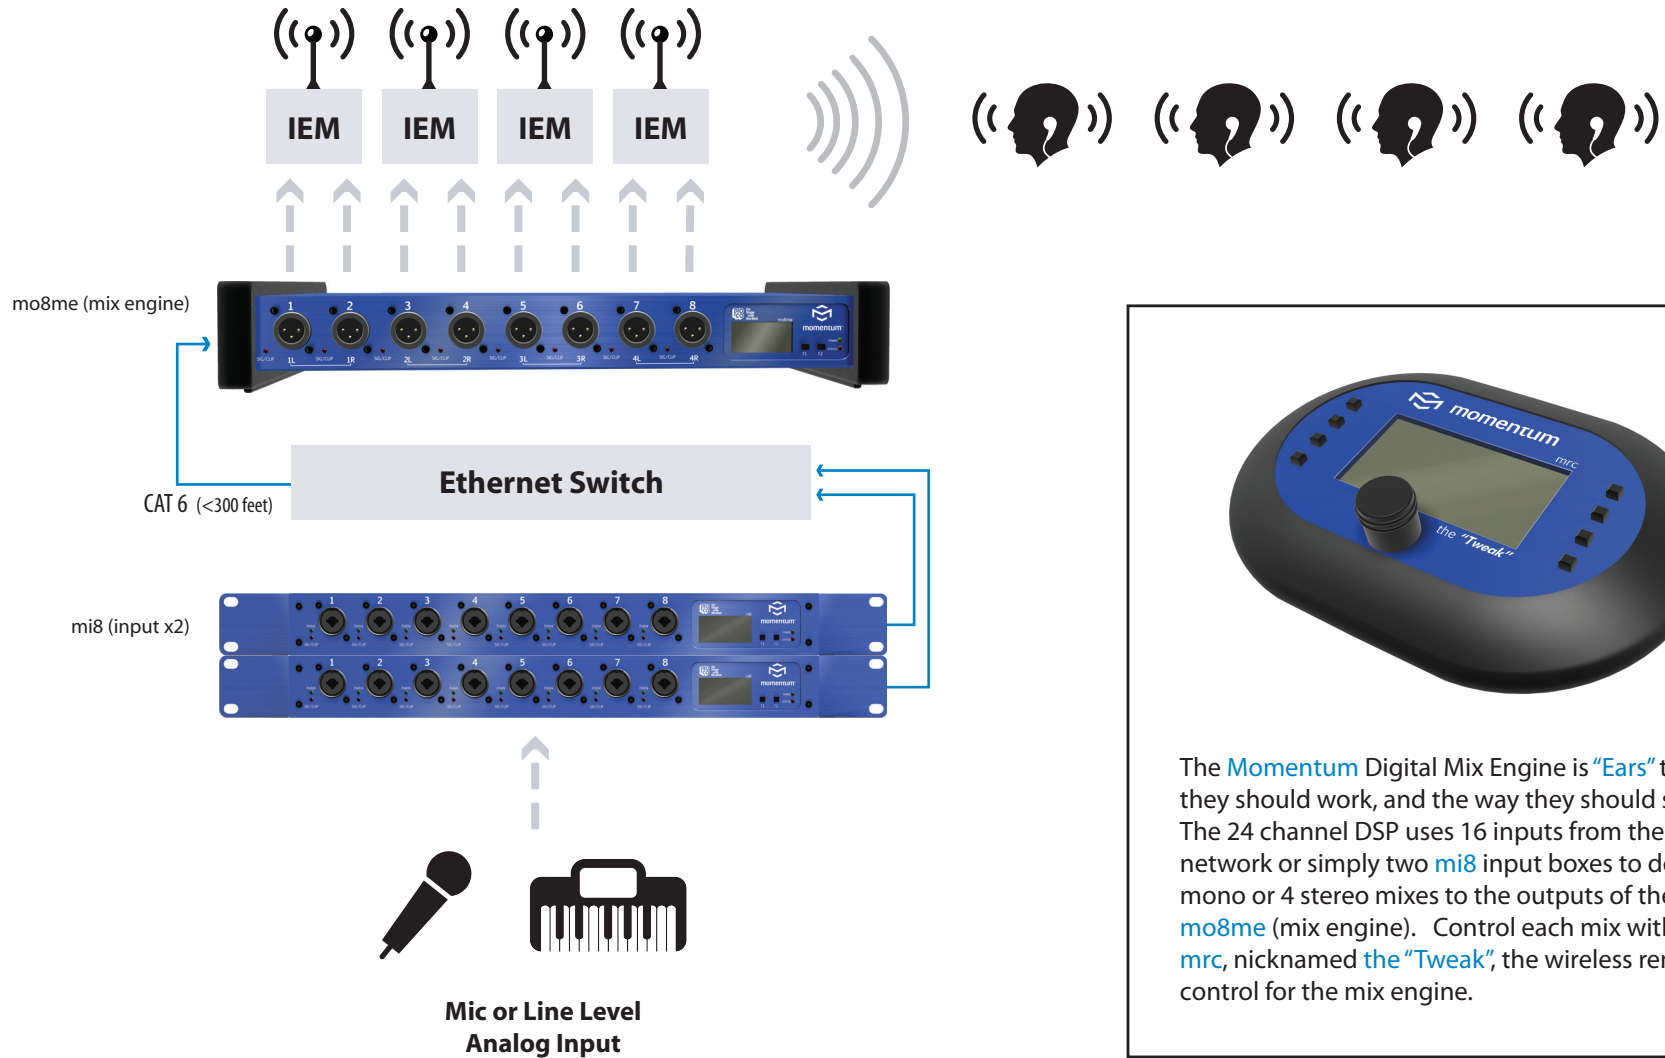

Momentum Digital Snake System

As “Ears”, a Personal Monitor System

The Momentum Digital Mix Engine is “Ears” the way they should work, and the way they should sound! The 24 channel DSP uses 16 inputs from the network or simply two mi8 input boxes to deliver 8 mono or 4 stereo mixes to the outputs of the mo8me (mix engine). Control each mix with the mrc, nicknamed the “Tweak”, the wireless remote control for the mix engine.